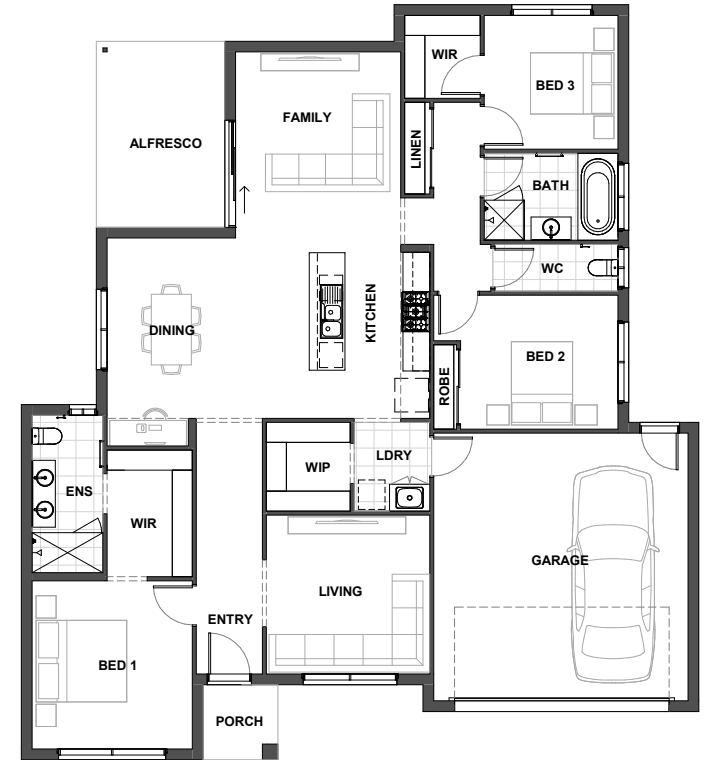

SHERLOCK 209

ALFRESCO	4.2m x 2.9m	FAMILY	4.2m x 3.7m
BED 1	3.8m x 3.6m	GARAGE	6.0m x 5.7m
BED 2	3.5m x 3.0m	KITCHEN	3.7m x 2.7m
BED 3	3.0m x 3.0m	LIVING	3.7m x 3.6m
DINING	4.0m x 2.9m		

MIN LOT FRONTAGE	HOUSE WIDTH	HOUSE LENGTH	HOME SIZE
18m	15.18m	16.92m	209m ²