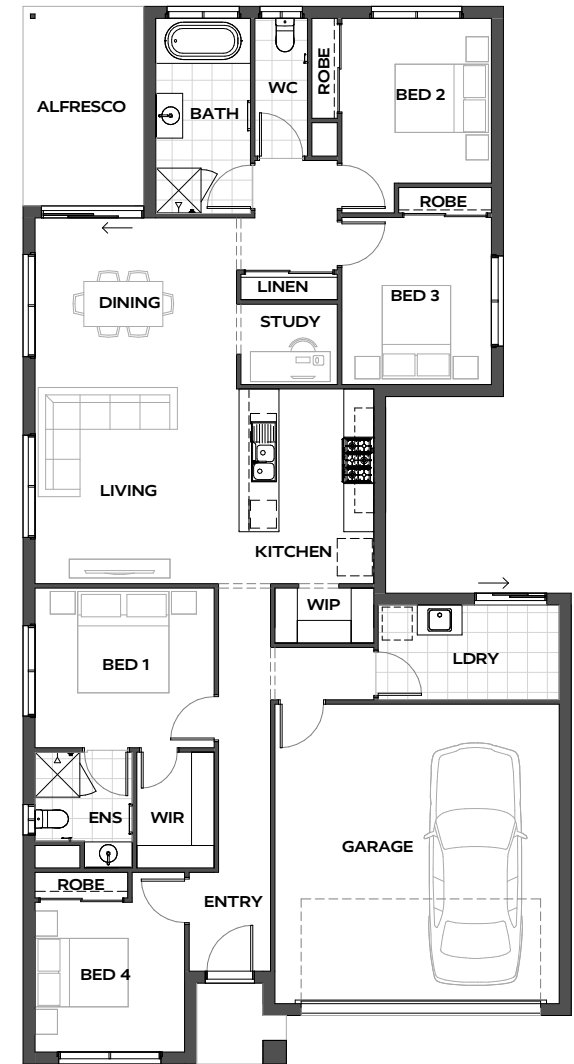

ALLYN 202

BED 1	3.6m x 3.2m	GARAGE	6.0m x 5.7m
BED 2	3.3m x 3.0m	KITCHEN	3.9m x 2.7m
BED 3	3.4m x 3.0m	LAUNDRY	3.6m x 1.9m
BED 4	3.0m x 3.0m	LIVING	4.0m x 4.0m
DINING	4.0m x 3.7m		

MIN LOT FRONTAGE	HOUSE WIDTH	HOUSE LENGTH	HOME SIZE
12.5m	10.99m	20.55m	202m ²