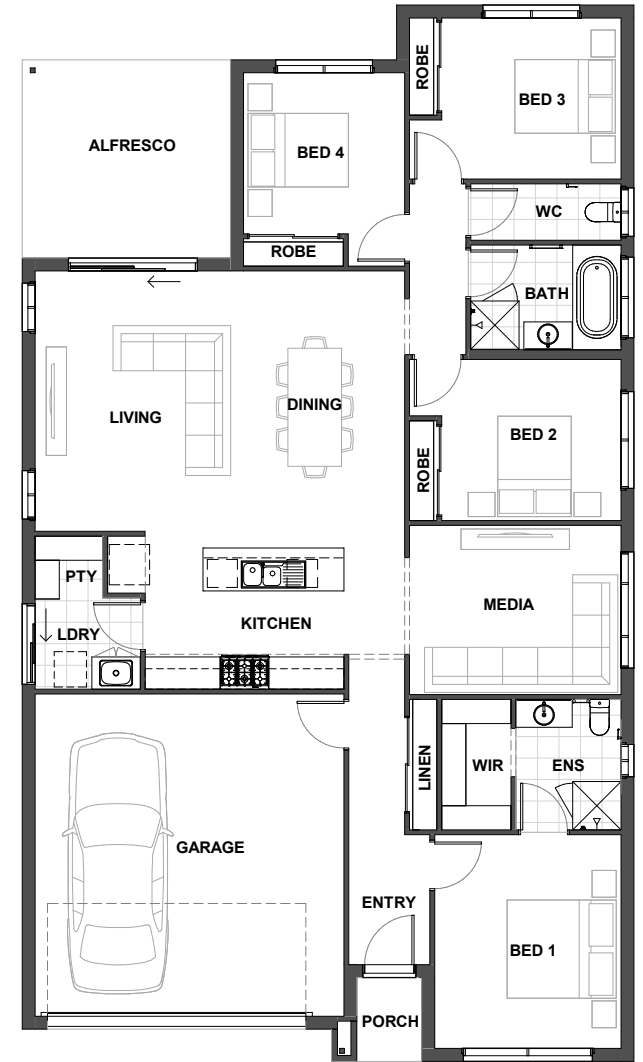

# MACKIE 213

<b>ALFRESCO</b>	3.9m x 3.7m	<b>DINING</b>	4.9m x 3.2m
<b>BED 1</b>	4.0m x 3.5m	<b>GARAGE</b>	6.0m x 5.8m
<b>BED 2</b>	3.3m x 3.0m	<b>KITCHEN</b>	3.7m x 2.9m
<b>BED 3</b>	3.3m x 3.0m	<b>LIVING</b>	4.9m x 3.6m
<b>BED 4</b>	3.0m x 3.0m	<b>MEDIA</b>	3.9m x 3.2m

<b>MIN LOT FRONTAGE</b>	<b>HOUSE WIDTH</b>	<b>HOUSE LENGTH</b>	<b>HOME SIZE</b>
13.5m	11.39m	19.67m	213m <sup>2</sup>

FOR THE LIFE YOU LOVE

[ARISTAHOMES.COM.AU](http://ARISTAHOMES.COM.AU)

☎ 07 5547 9000