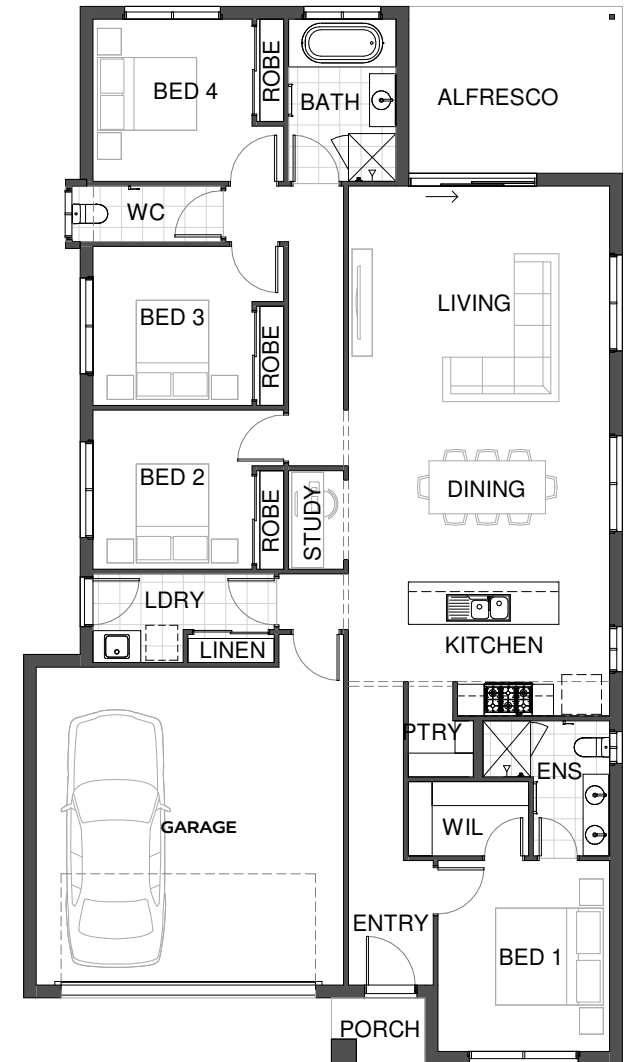

NAPIER 205

ALFRESCO	4.0m x 3.2m	DINING	4.9m x 3.7m
BED 1	3.6m x 3.2m	GARAGE	6.0m x 5.8m
BED 2	3.0m x 3.0m	KITCHEN	3.8m x 2.6m
BED 3	3.0m x 3.0m	LIVING	4.9m x 3.7m
BED 4	3.0m x 3.1m		

MIN LOT FRONTAGE	HOUSE WIDTH	HOUSE LENGTH	HOME SIZE
12.5m	11.3m	19.96m	205m ²