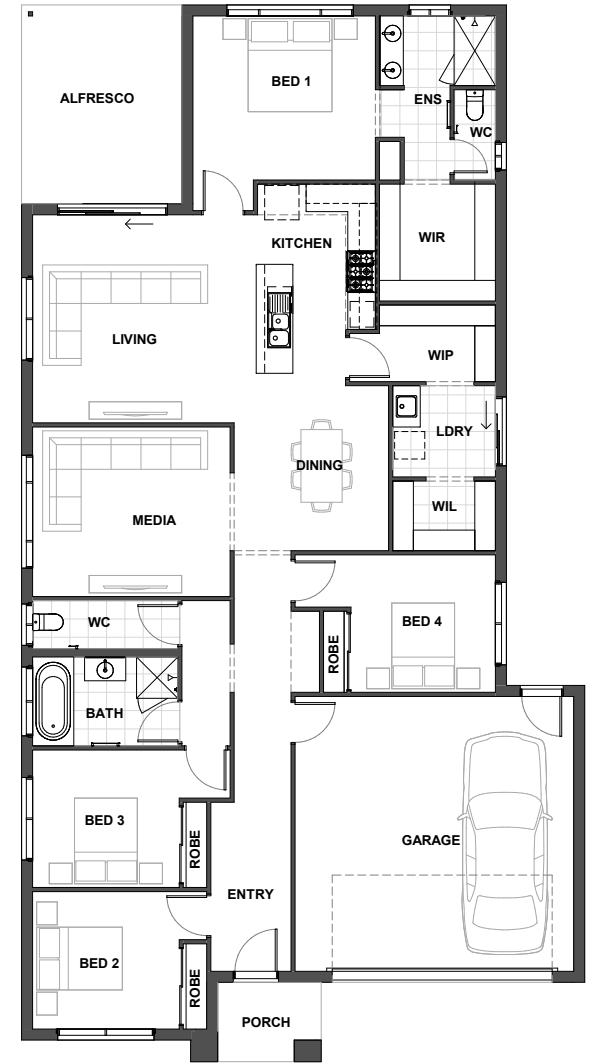

# REGENT 246

MIN LOT FRONTAGE	HOUSE WIDTH	HOUSE LENGTH	HOME SIZE
13.5m	12.29m	23.06m	246m <sup>2</sup>

<b>ALFRESCO</b>	4.3m x 3.5m
<b>BED 1</b>	4.0m x 3.5m
<b>BED 2</b>	3.2m x 3.0m
<b>BED 3</b>	3.2m x 3.0m
<b>BED 4</b>	3.2m x 3.0m
<b>DINING</b>	3.6m x 3.4m

<b>GARAGE</b>	6.1m x 6.0m
<b>KITCHEN</b>	4.5m x 2.6m
<b>LIVING</b>	5.0m x 4.5m
<b>MEDIA</b>	4.3m x 3.7m

FOR THE LIFE YOU LOVE

[ARISTAHOMES.COM.AU](https://www.aristahomes.com.au)

☎ 07 5547 9000