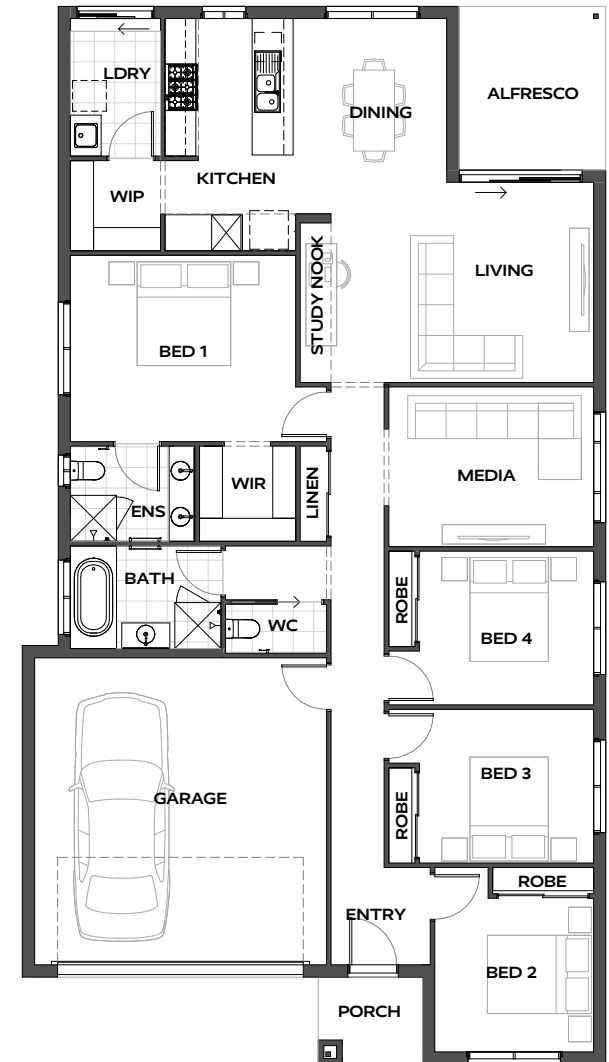

MORTON 217

MIN LOT FRONTAGE	HOUSE WIDTH	HOUSE LENGTH	HOME SIZE
12.5m	11.4m	20.67m	217m ²

ALFRESCO	2.9m x 2.8m	DINING	2.9m x 2.8m
BATH	2.9m x 2.0m	GARAGE	6.0m x 5.7m
BED 1	4.4m x 3.6m	KITCHEN	4.3m x 2.6m
BED 2	3.1m x 3.0m	LAUNDRY	
BED 3	3.4m x 3.0m	LIVING	4.1m x 3.9m
BED 4	3.4m x 3.0m	MEDIA	4.0m x 3.1m