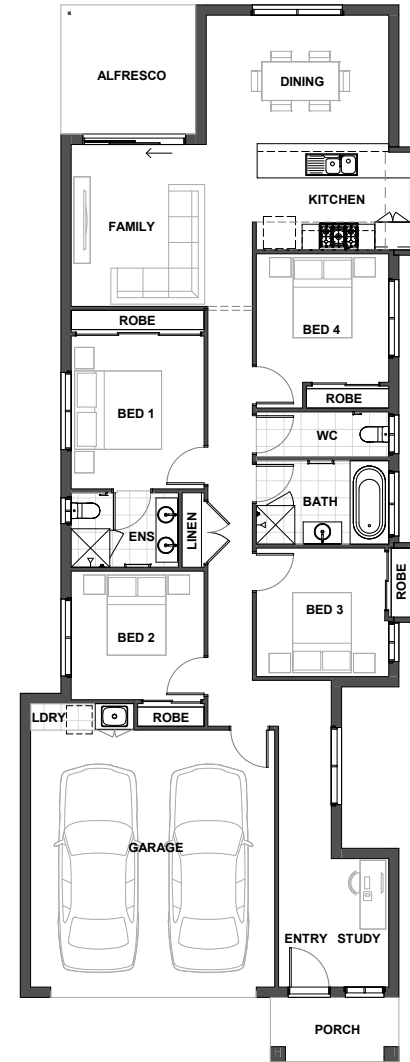

# NEGRI 191

<b>ALFRESCO</b>	3.2m x 3.0m	<b>DINING</b>	3.0m x 4.3m
<b>BED 1</b>	3.6m x 3.1m	<b>FAMILY</b>	3.8m x 4.2m
<b>BED 2</b>	3.1m x 3.0m	<b>GARAGE</b>	6.0m x 5.7m
<b>BED 3</b>	3.0m x 3.0m	<b>KITCHEN</b>	3.6m x 2.5m
<b>BED 4</b>	3.1m x 3.0m		

<b>MIN LOT FRONTAGE</b>	<b>HOUSE WIDTH</b>	<b>HOUSE LENGTH</b>	<b>HOME SIZE</b>
10.5m	9.2m	24.67m	190.53m <sup>2</sup>

FOR THE LIFE YOU LOVE

[ARISTAHOMES.COM.AU](http://ARISTAHOMES.COM.AU)

☎ 07 5547 9000