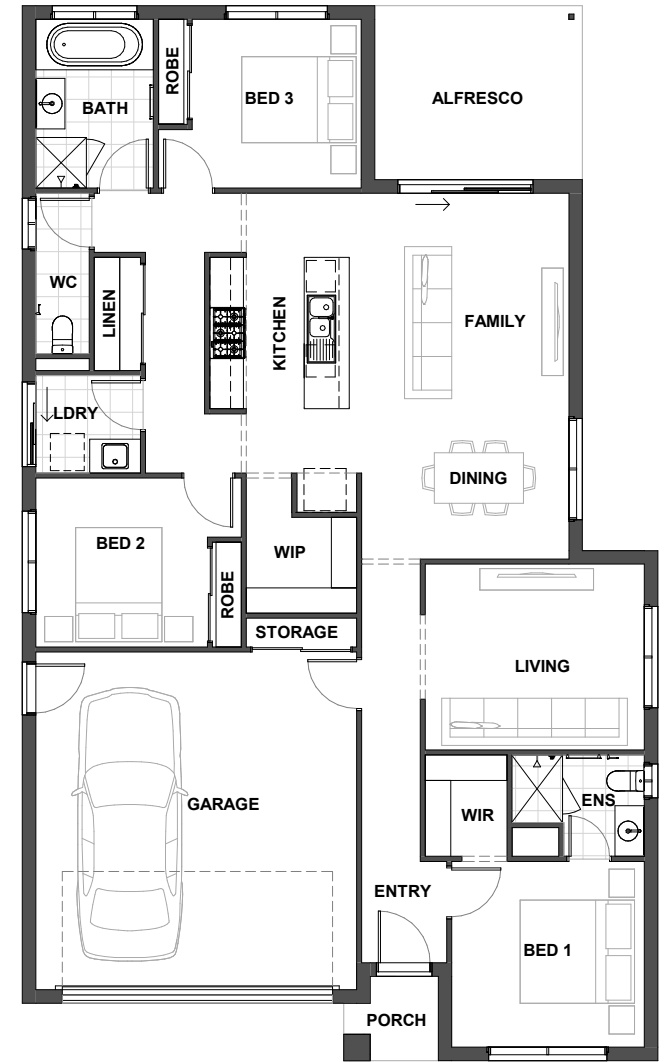

THOMAS 193

MIN LOT FRONTAGE 13.5m
HOUSE WIDTH 11.29m
HOUSE LENGTH 18.74m
HOME SIZE 193m²

ALFRESCO	3.7m x 3.1m	FAMILY	3.7m x 3.7m
BED 1	3.4m x 3.3m	GARAGE	6.0m x 5.7m
BED 2	3.1m x 3.0m	KITCHEN	3.9m x 2.9m
BED 3	3.0m x 3.0m	LIVING	3.9m x 3.3m
DINING	3.7m x 2.9m		