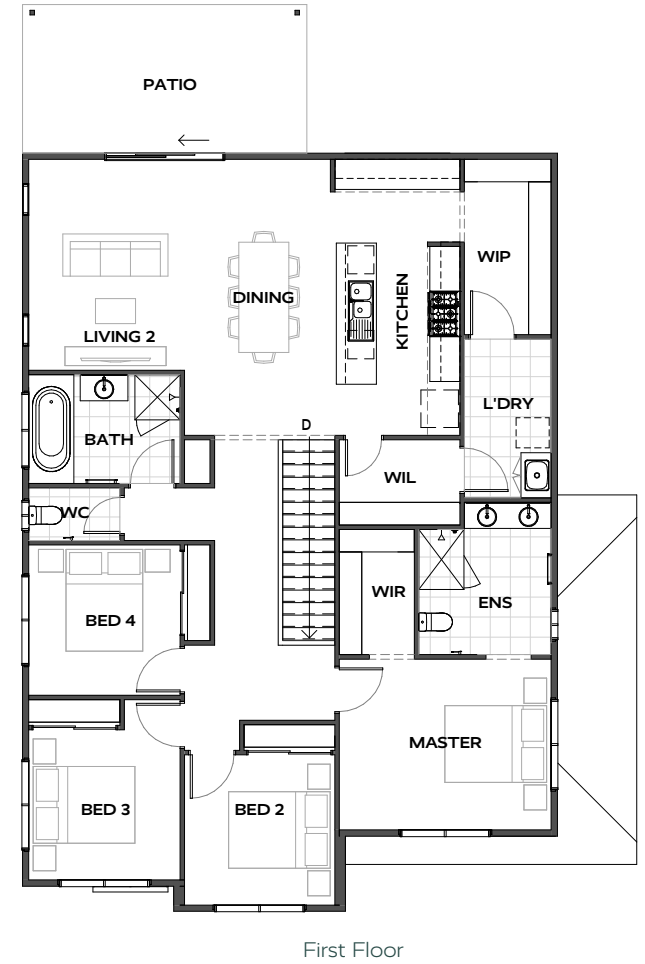

BARTLE 259

MIN LOT FRONTAGE 14m
 HOUSE WIDTH 12.38m
 HOUSE LENGTH 18.07m
 HOME SIZE 259m²

BED 2	3.0m x 3.0m	KITCHEN	5.5m x 2.5m
BED 3	3.0m x 3.0m	LIVING	4.5m x 3.3m
BED 4	3.0m x 3.0m	LIVING 2	4.2m x 3.1m
BED 5	3.0m x 3.0m	MASTER	4.2m x 3.4m
DINING	5.5m x 3.0m	PATIO	5.7m x 3.0m
		GARAGE	6.0m x 5.7m