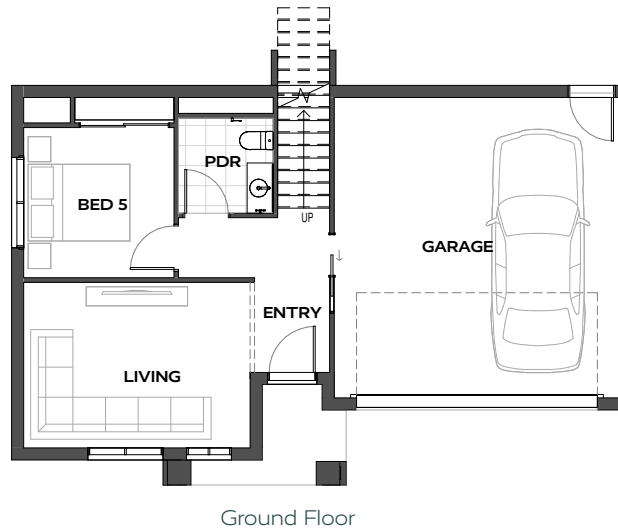

BARTLE 259

MIN LOT FRONTAGE 14m
 HOUSE WIDTH 12.38m
 HOUSE LENGTH 18.07m
 HOME SIZE 259m²

BED 2	3.0m x 3.0m	KITCHEN	5.5m x 2.5m
BED 3	3.0m x 3.0m	LIVING	4.5m x 3.3m
BED 4	3.0m x 3.0m	LIVING 2	4.2m x 3.1m
BED 5	3.0m x 3.0m	MASTER	4.2m x 3.4m
DINING	5.5m x 3.0m	PATIO	5.7m x 3.0m
		GARAGE	6.0m x 5.7m