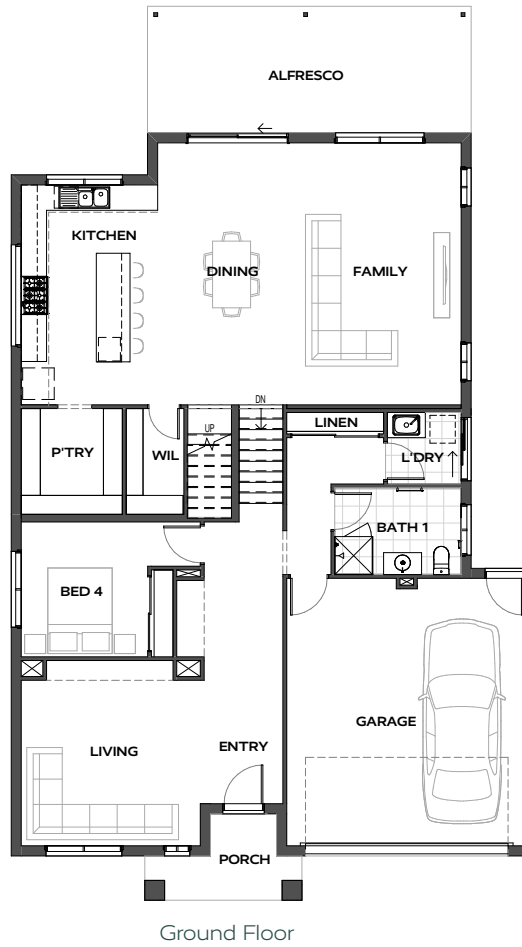

IRVINE 320

MIN LOT FRONTAGE 16m
 HOUSE WIDTH 12.38m
 HOUSE LENGTH 18.07m
 HOME SIZE 259m²

BED 2	3.3m x 3.2m	FAMILY	6.2m x 4.2m
BED 3	3.3m x 3.1m	GARAGE	6.1m x 5.7m
BED 4	3.2m x 3.0m	KITCHEN	5.2m x 3.2m
DINING	6.2m x 3.0m	LIVING	4.3m x 3.9m
ALFRESCO	3.0m x 7.6m	MASTER	3.9m x 3.9m
		RUMPUS	5.0m x 3.7m