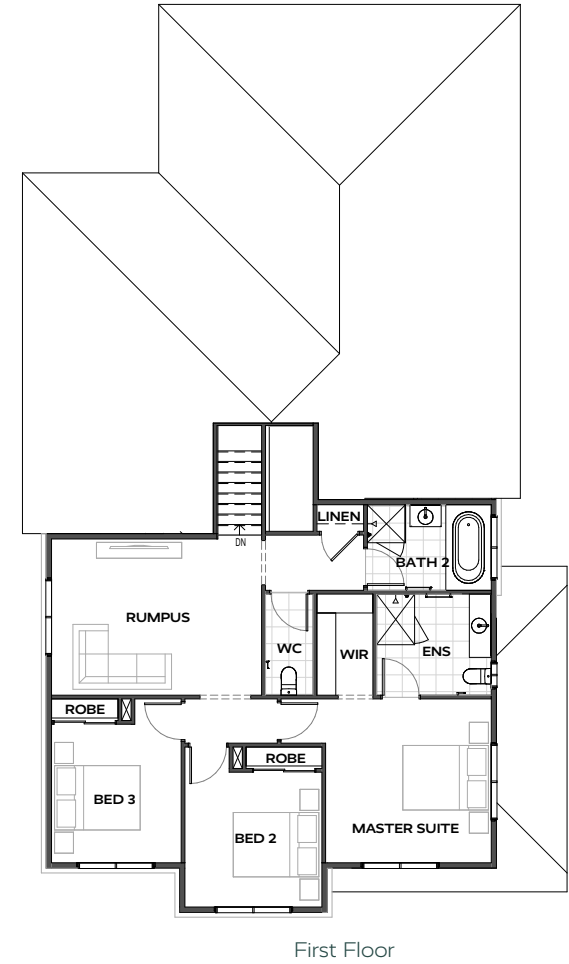

IRVINE 320

MIN LOT FRONTAGE 16m
 HOUSE WIDTH 12.38m
 HOUSE LENGTH 18.07m
 HOME SIZE 259m²

BED 2	3.3m x 3.2m	FAMILY	6.2m x 4.2m
BED 3	3.3m x 3.1m	GARAGE	6.1m x 5.7m
BED 4	3.2m x 3.0m	KITCHEN	5.2m x 3.2m
DINING	6.2m x 3.0m	LIVING	4.3m x 3.9m
ALFRESCO	3.0m x 7.6m	MASTER	3.9m x 3.9m
		RUMPUS	5.0m x 3.7m